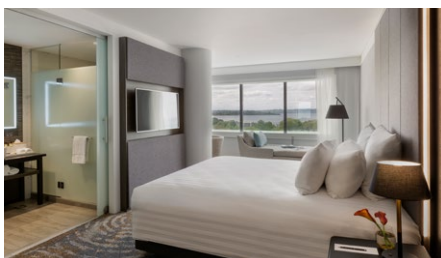

PULLMAN ROTORUA

Whether you are travelling on business or for pleasure, the new Pullman Rotorua is ideally located in the centre of New Zealand's vibrant geothermal wonderland.

GEOTHERMAL ESCAPES

Situated in the city, moments away from the lakefront, Pullman Rotorua is the perfect base to explore the region's geothermal paradise. A Pullman stay is an entire experience with 130 luxurious rooms and suites, energising gym, executive lounge, vibrant dining and a chic bar. Conferencing by Pullman offers 5 dynamic meeting rooms with hyper-connectivity. Pullman is surrounded by surreal scenery and iconic attractions. Discover shooting geysers, bubbling mud, natural hot springs and magical forests.

COSMOPOLITAN & STYLISH

Sophisticated and contemporary, guest rooms at Pullman Rotorua provide a spacious, peaceful haven, allowing you to relax in total comfort. Guests can choose from a range of accommodation options, including superior king rooms, superior twin rooms, deluxe rooms, deluxe twin rooms and suites. Each room is beautifully appointed, containing everything you need for a restful stay.

THE BEST OF THE HOTEL

Luxurious Accommodation

Inspired Dining

Contemporary Conference Spaces

pullman
HOTELS AND RESORTS

ELEGANT, COMFORTABLE ROOMS

- 130 rooms and suites
- 54 superior rooms king (33m²)
- 36 superior room two queens (33m²)
- 36 deluxe rooms kings (33m²)
- 4 suites (50m²)

- 8 accessible rooms (33m²)

With:

- C.O Bigelow® bathroom amenities
- High speed wifi
- Pullman bedding

In the Deluxe Rooms & Suites:

- Nespresso® coffee machine

1.

FLEXIBLE CREATIVE DINING

- Barrel & Co. Bar and Grill (all day dining)
- Lobby bar
- Executive lounge
- In-room dining
- Active breakfast concept