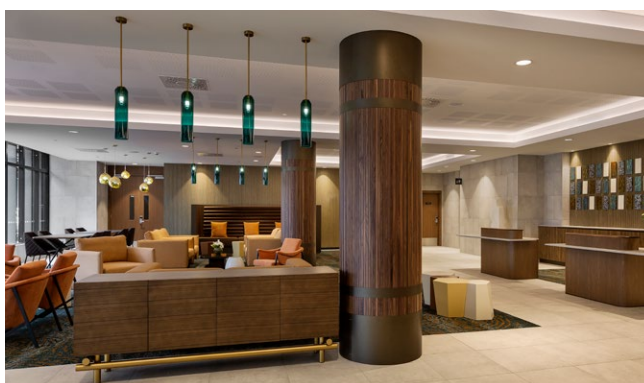

PULLMAN ROTORUA

Whether you are travelling on business or for pleasure, the new Pullman Rotorua is ideally located in the centre of New Zealand's vibrant geothermal wonderland.

GEOTHERMAL ESCAPES

Situated in the city, moments away from the lakefront, Pullman Rotorua is the perfect base to explore the region's geothermal paradise. A Pullman stay is an entire experience with 130 luxurious rooms and suites, energising gym, executive lounge, vibrant dining and a chic bar. Conferencing by Pullman offers 5 dynamic meeting rooms with hyper-connectivity. Pullman is surrounded by surreal scenery and iconic attractions. Discover shooting geysers, bubbling mud, natural hot springs and magical forests.

THE BEST OF THE HOTEL

Luxurious Accommodation

Inspired Dining

Contemporary Conference Spaces

pullman
HOTELS AND RESORTS

ELEGANT, COMFORTABLE ROOMS

- 130 rooms and suites
- 54 superior rooms king (33m²)
- 36 superior room two queens (33m²)
- 36 deluxe rooms kings (33m²)
- 4 suites (50m²)

- 8 accessible rooms (33m²)

With:

- C.O Bigelow® bathroom amenities
- High speed wifi
- Pullman bedding

In the Deluxe Rooms & Suites:

- Nespresso® coffee machine

1.

FLEXIBLE CREATIVE DINING

- Barrel & Co. Bar and Grill (all day dining)
- Lobby bar
- Executive lounge
- In-room dining
- Active breakfast concept

3.

WELLNESS BY PULLMAN

Discover a space dedicated to wellness. The spacious gym offers natural daylight, and is equipped with cardiovascular and training machines.

- Gym

CONNECTIVITY

- High speed wifi throughout the hotel